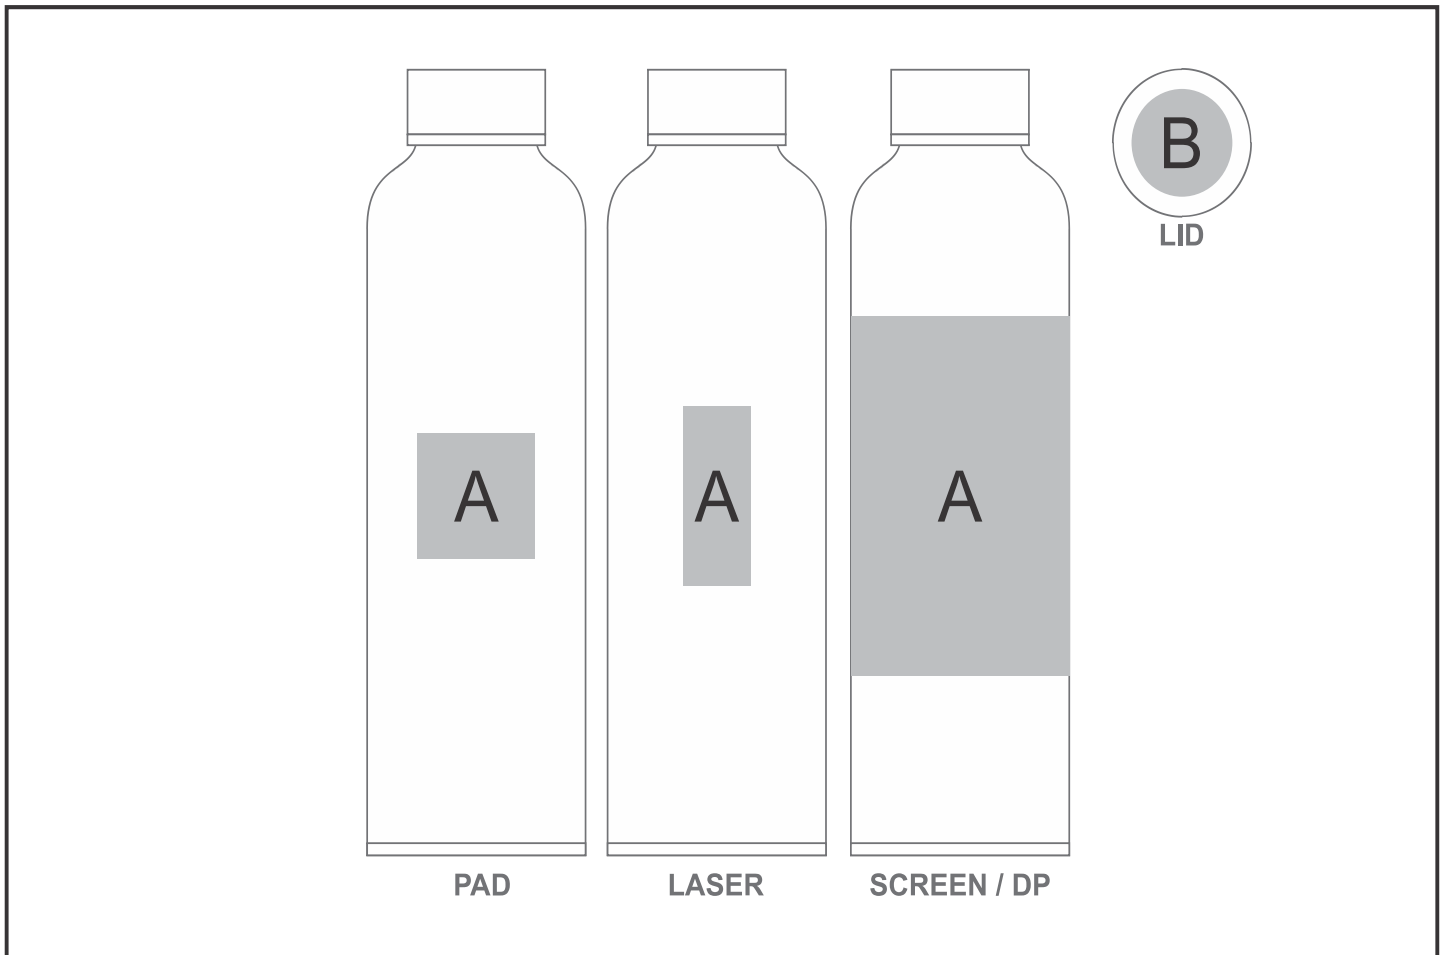

DR-KS-260-B

Kooshty Cosmo RAL Water Bottle – 650ml

Need to know:

Includes 1-Colour, 1-Position Screen Wrap (setup fees apply)

- **Laser Colour:** Pos A - White | Pos B - Brown | - **DP:** Full wrap will be inconsistent.
- **Screen:** No Solid blocks or Backgrounds | Alignment & print position may be inconsistent fro screen wrap

Branding Options:

Position	Branding Method (Branding Code)	No. of Colours	Dimension
A	Pad Printing (PB)	4 Colours	35mm wide x 35mm high
A	Screen Wrap (SW)	1 Colour	150mm wide x 100mm high
A	Laser Engraving (LA)	N/A	20mm wide x 50mm high
A	Digital Print Drinkware (DP-C)	Full Colour	100mm wide x 70mm high
A	Digital Print Drinkware (DP-D)	Full Colour	205mm wide x 90mm high
B	Laser Engraving (LA)	N/A	30mm wide x 30mm high